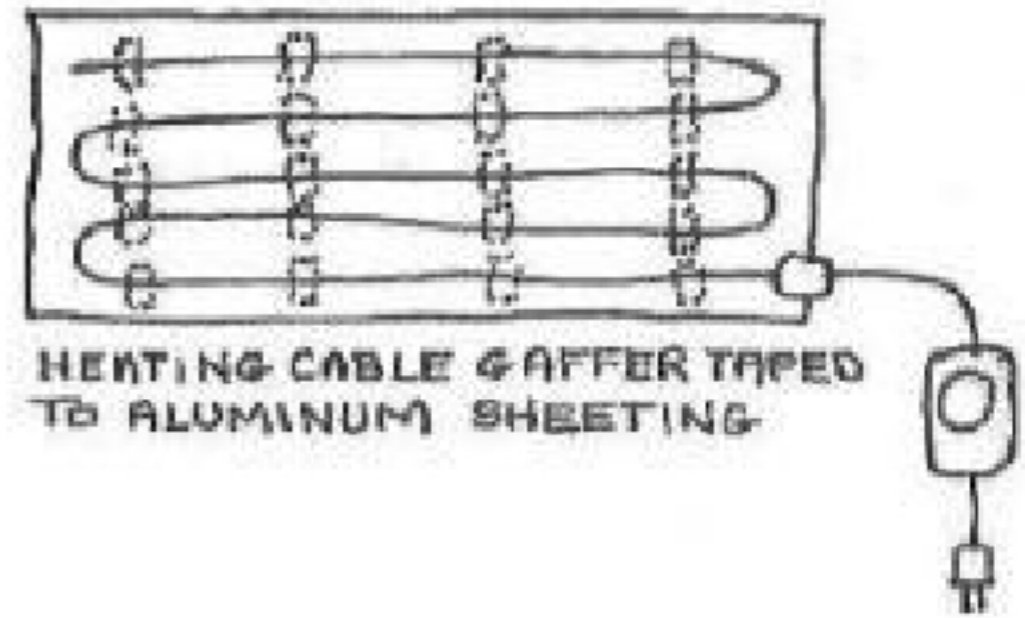

# PROPAGATION TABLE: FOR SEEDS AND CUTTINGS

- BOTTOM HEAT
- TIMER
- 4 FLOUR ESSENT TUBES

HEATING CABLE & TIMER TAPED TO ALUMINUM SHEETING